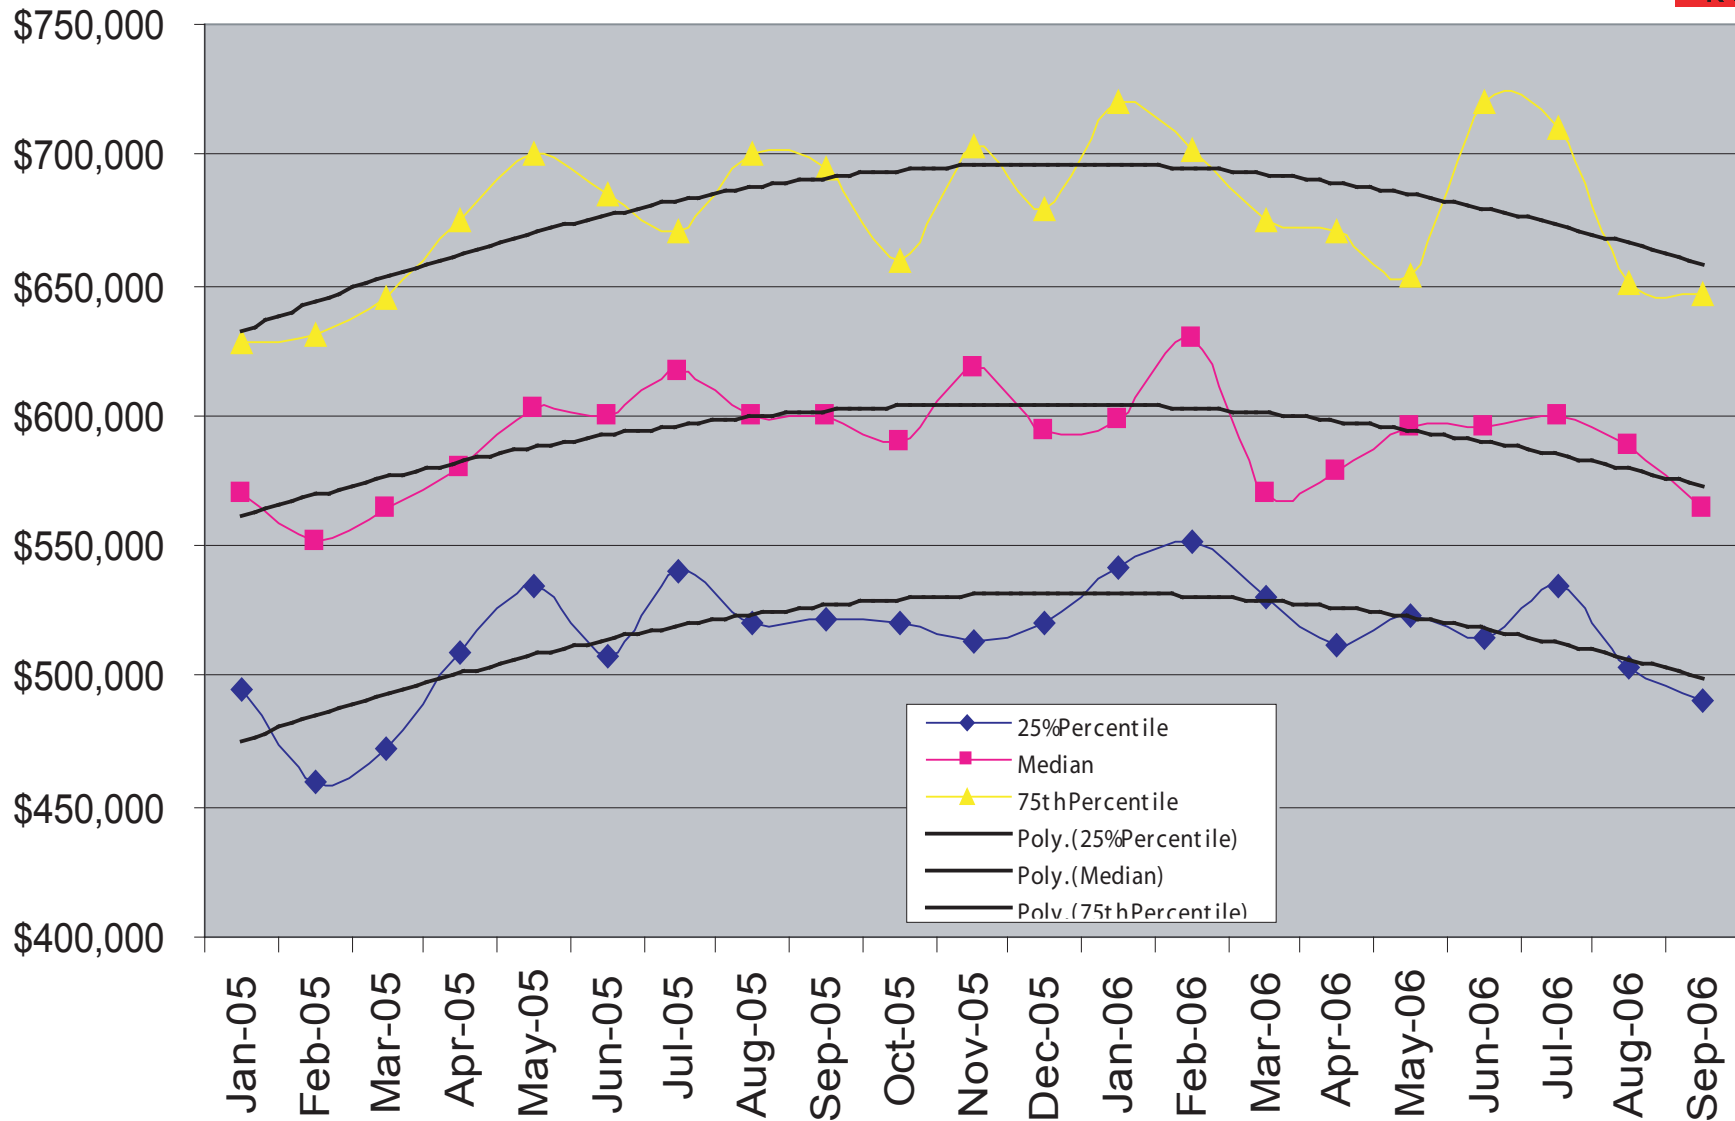

Brentwood Housing Sales Prices

Based on information posted to EBRDI MLS (acreage properties not included)

Paul Connell, MBA
925-753-1234

www.ConnellTeam.com